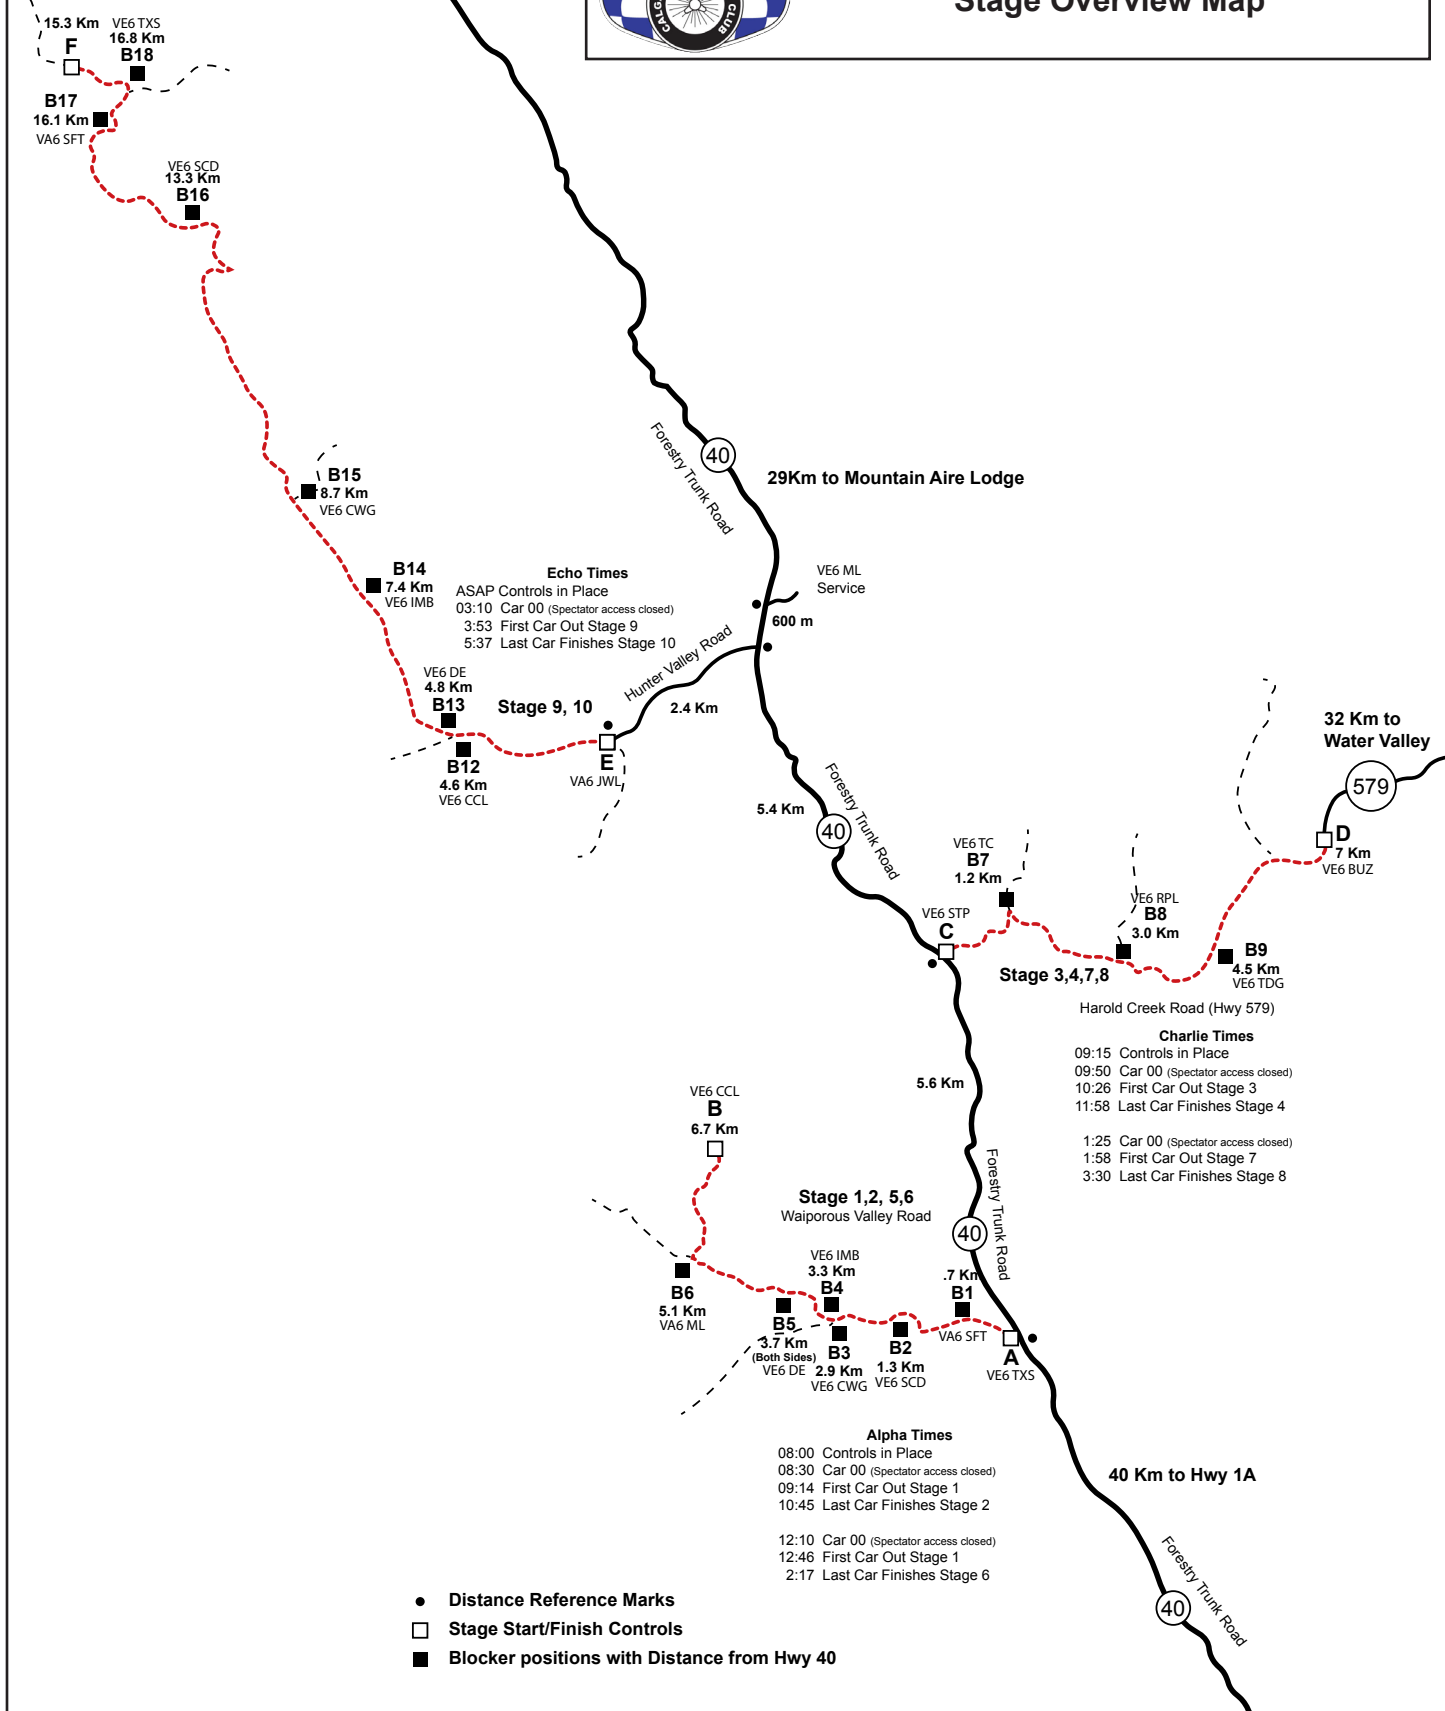

Cochrane Image Auto Body Winter Rally Stage Overview Map

Cochrane Image Auto Body Winter Rally
Waiporous Valley Road
SS 1,2, 6,7

Alpha Times

- 08:00 Controls in Place
- 08:30 Car 00 (Spectator access closed)
- 09:14 First Car Out Stage 1
- 10:45 Last Car Finishes Stage 2

- 12:10 Car 00 (Spectator access closed)
- 12:46 First Car Out Stage 1
- 2:17 Last Car Finishes Stage 6

Cochrane Image Auto Body Winter Rally
Harold Creek Road
SS 3,4, 8,9

Cochrane Image Auto Body Winter Rally Hunter Valley Road SS 9, 10