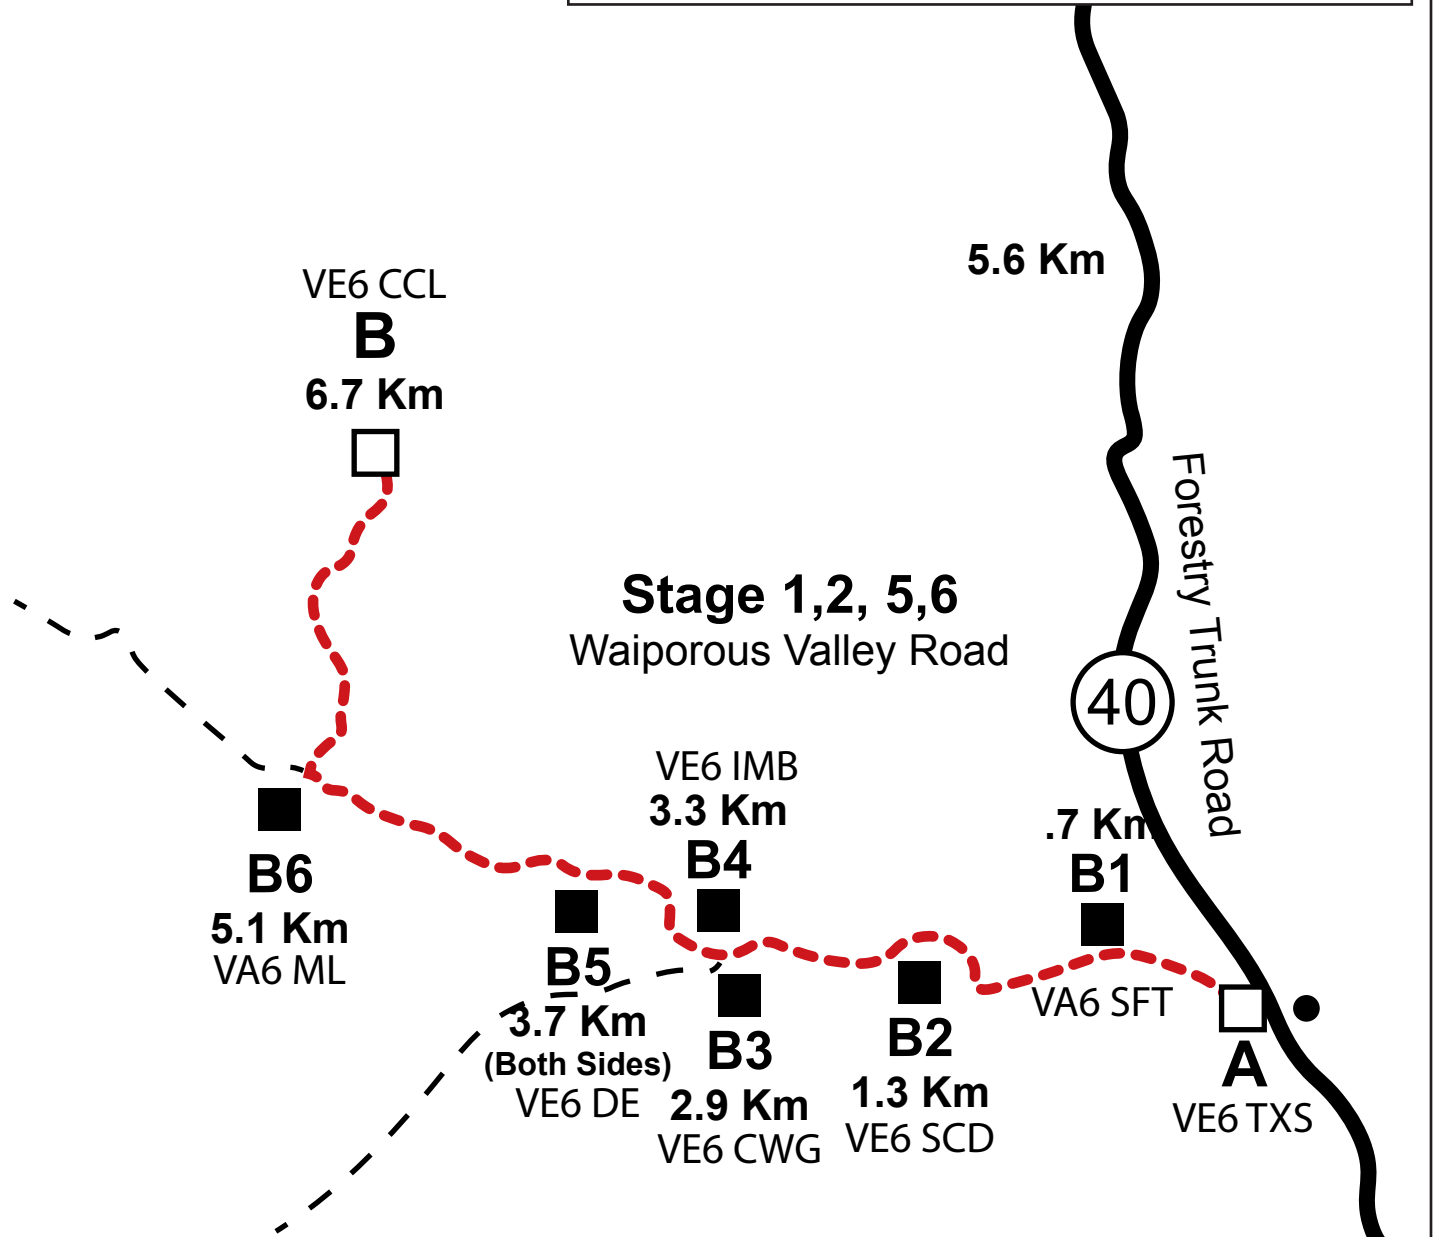

Cochrane Image Auto Body Winter Rally Stage Overview Map

Cochrane Image Auto Body Winter Rally
Waiporous Valley Road
SS 1,2, 6,7

Alpha Times

- 08:00 Controls in Place
- 08:30 Car 00 (Spectator access closed)
- 09:14 First Car Out Stage 1
- 10:45 Last Car Finishes Stage 2

- 12:10 Car 00 (Spectator access closed)
- 12:46 First Car Out Stage 1
- 2:17 Last Car Finishes Stage 6

Cochrane Image Auto Body Winter Rally
Harold Creek Road
SS 3,4, 8,9

Cochrane Image Auto Body Winter Rally Hunter Valley Road SS 9, 10