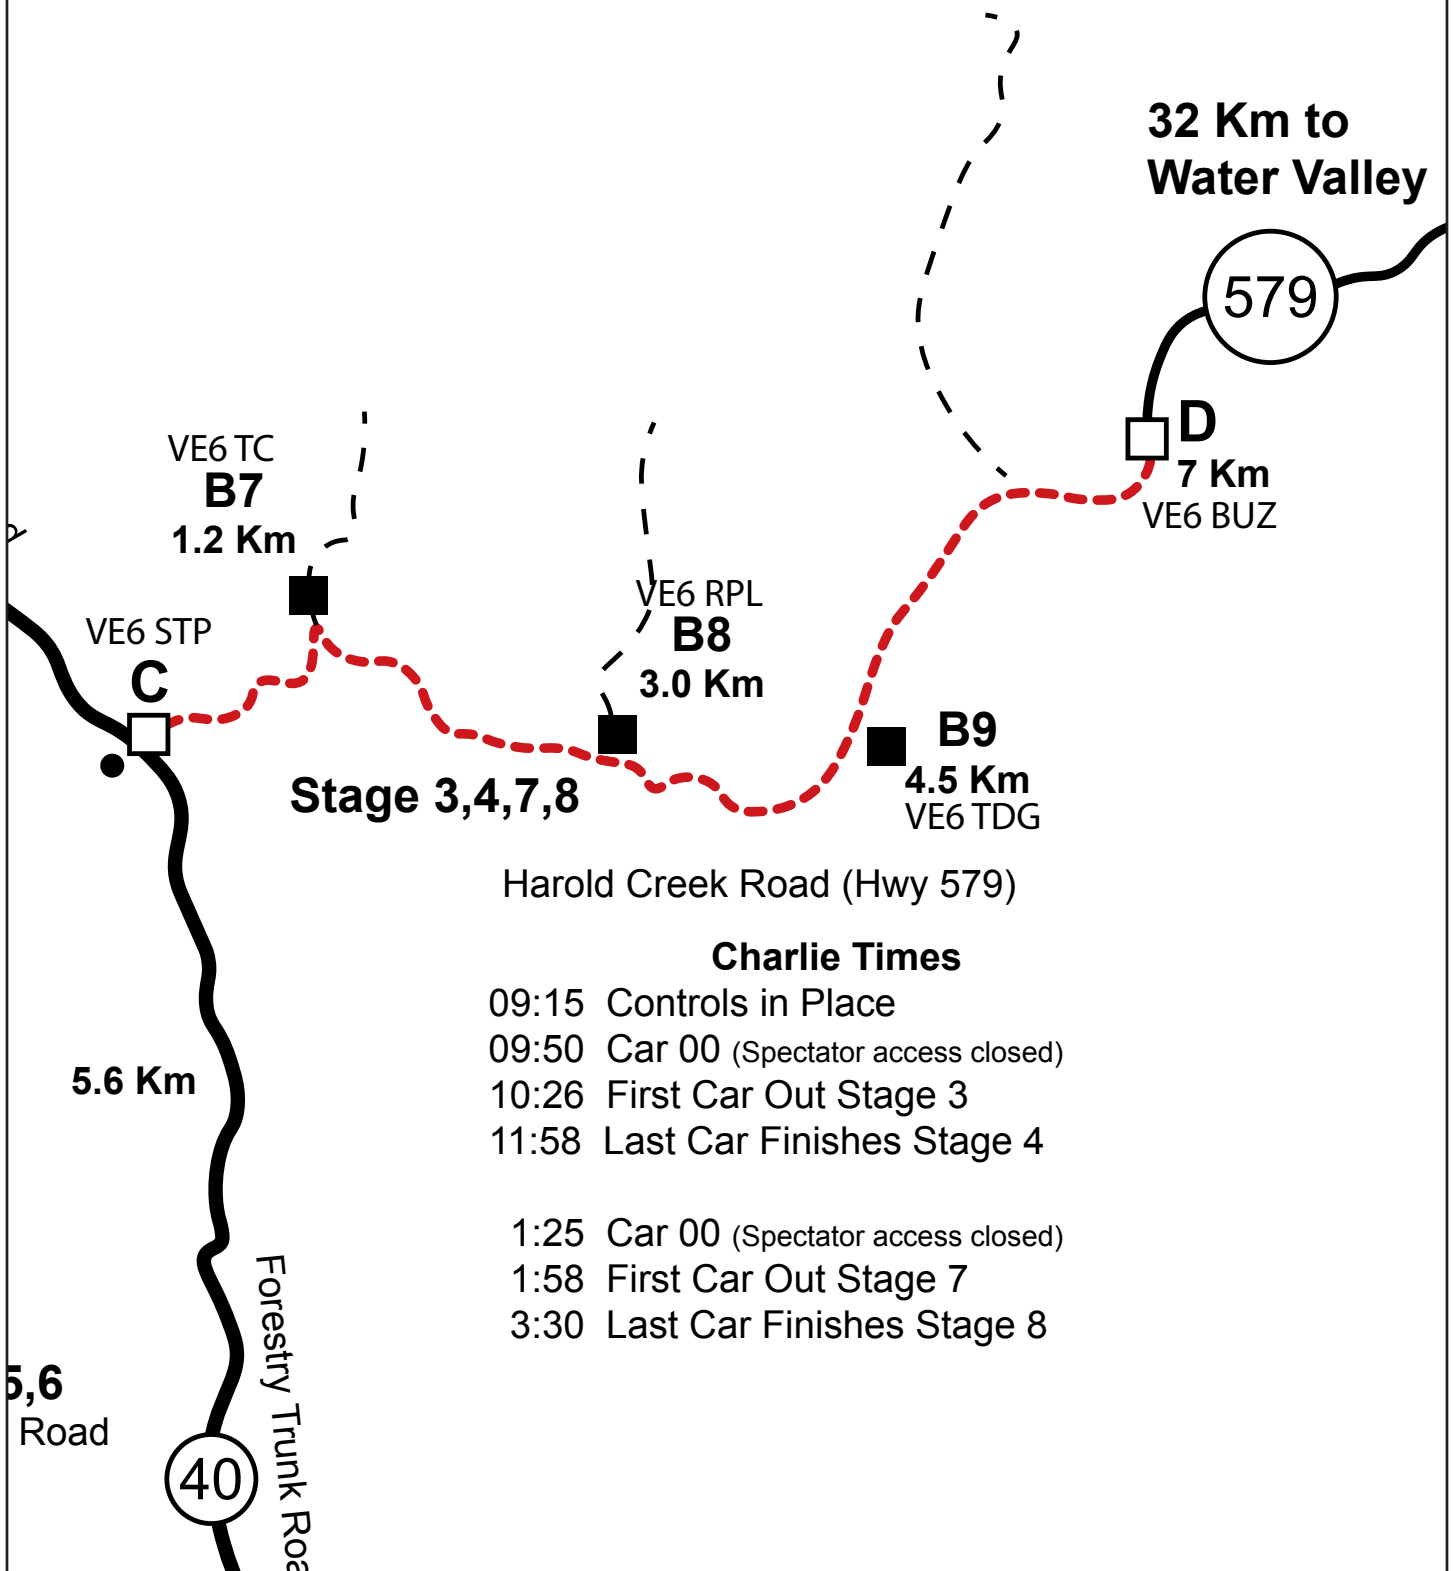

Cochrane Image Auto Body Winter Rally Stage Overview Map

Cochrane Image Auto Body Winter Rally
Waiporous Valley Road
SS 1,2, 6,7

Alpha Times

- 08:00 Controls in Place
- 08:30 Car 00 (Spectator access closed)
- 09:14 First Car Out Stage 1
- 10:45 Last Car Finishes Stage 2

- 12:10 Car 00 (Spectator access closed)
- 12:46 First Car Out Stage 1
- 2:17 Last Car Finishes Stage 6

Cochrane Image Auto Body Winter Rally
Harold Creek Road
SS 3,4, 8,9

Cochrane Image Auto Body Winter Rally Hunter Valley Road SS 9, 10